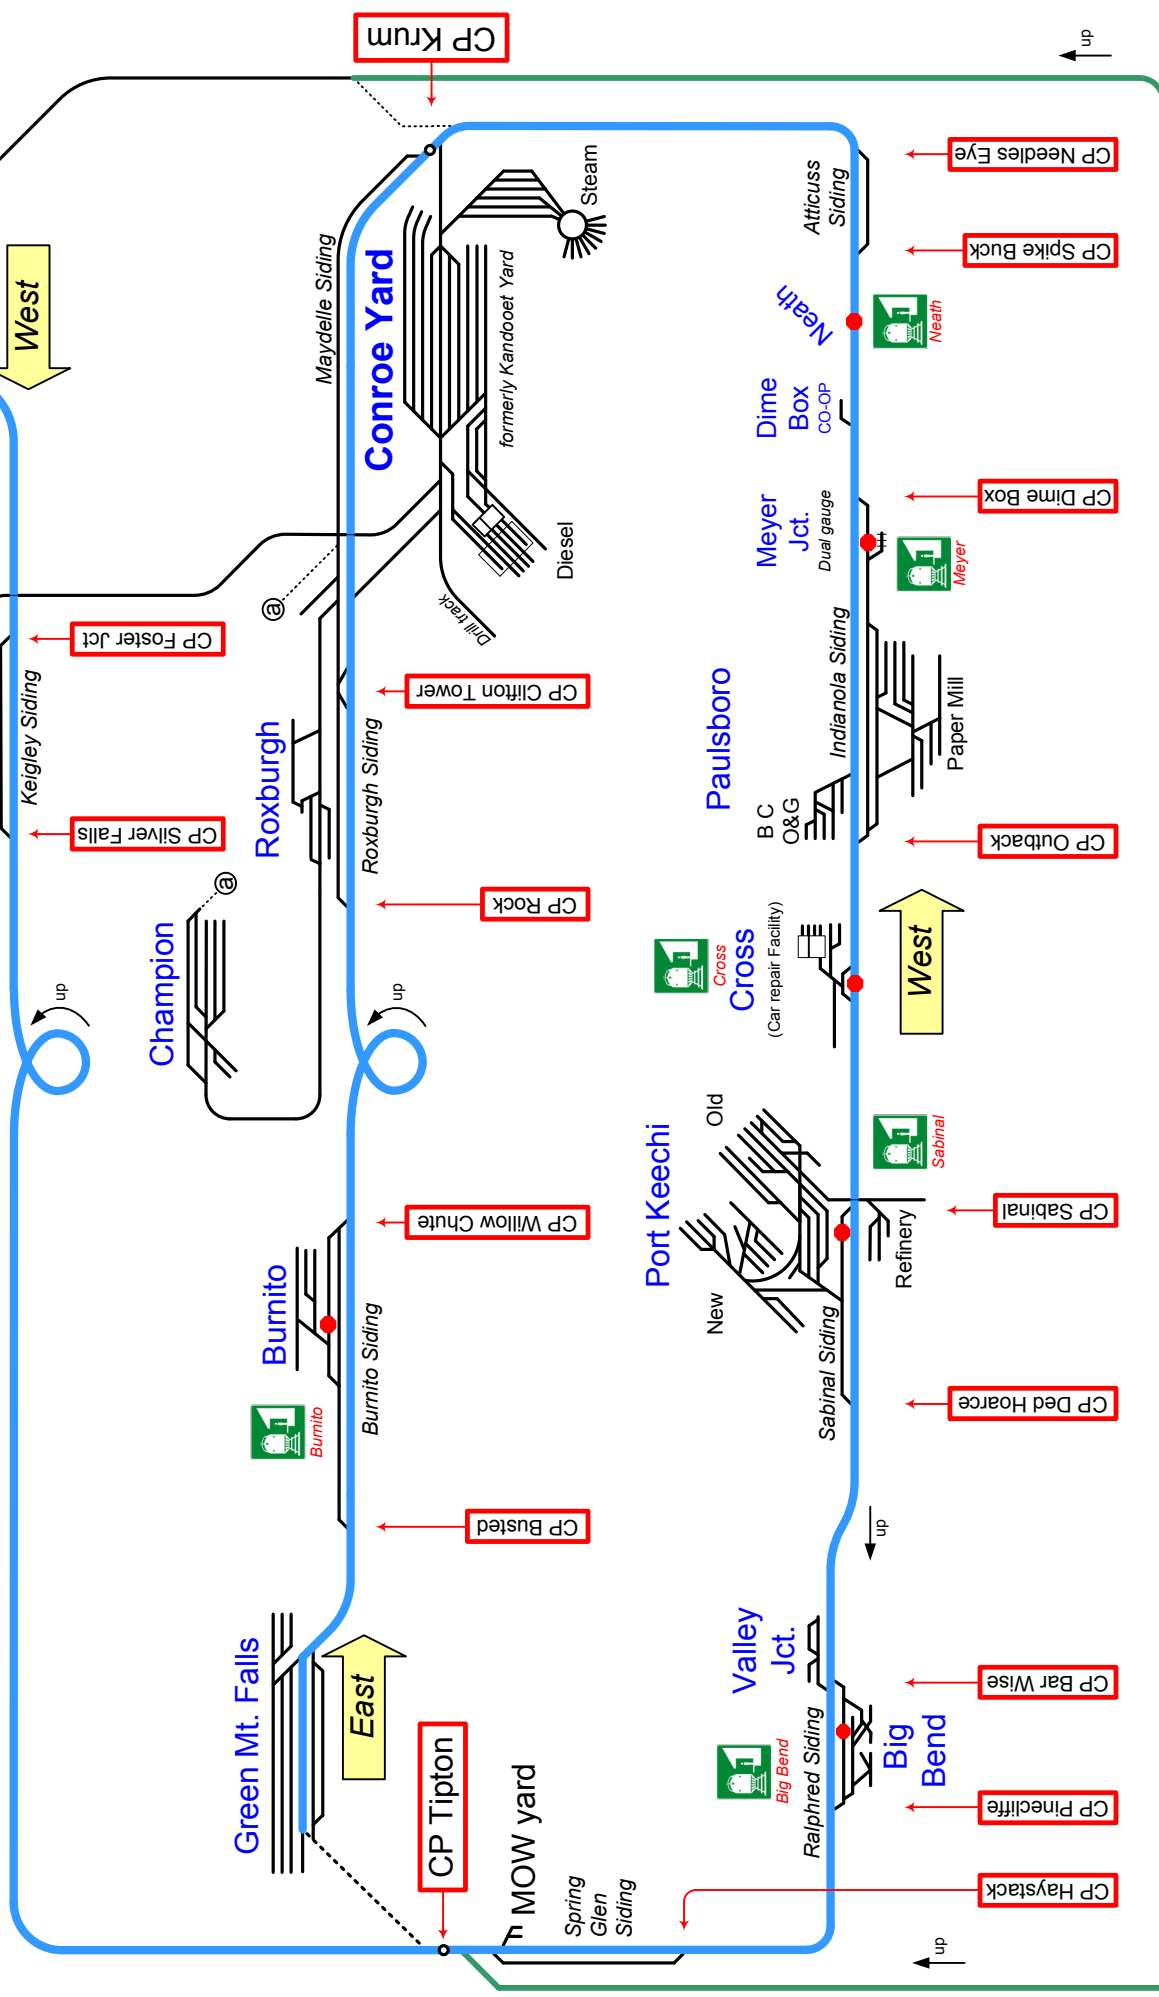

Route Map of the All Points North RR Conroe Division

Point-to-Point from Green Mountain Falls to Björnburg

Björnburg

— Mainline
— Staging thru route
- - - Off limits* during Ops Sessions

Larkspur Hidden Staging

Shoshone Hidden Staging

* The CP Tipton to Green Mt. Falls line is off limits to mainline trains during Ops Sessions, but can be used for staging